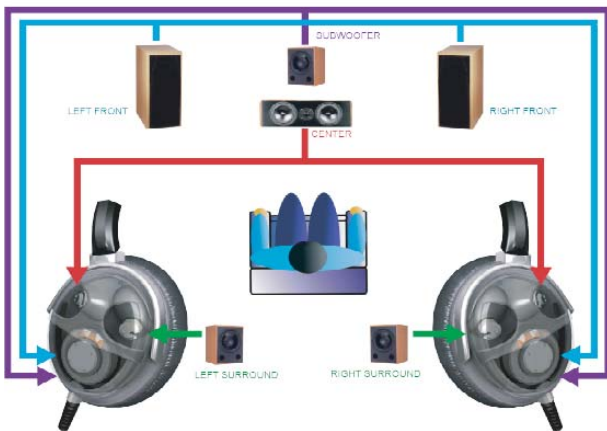

It Incorporates New **SafeBass<sup>sm</sup>** Technology, that Protects the listeners ears by converging Bass response through the left front and right front channels.

### TRUE 5.1 6 CHANNEL SURROUND SOUND HEADPHONE

- ISC Independent Speaker Chambers
- SB Safe Bass Technologys

### Technical Data

Power	5V DC Adapter
Weight	ProAmp : 350g
Display	Two Channel Digital
Remote Control	Ir Controls individual Headset Volume and features
ProAmp 5.1 Interfaces:	
* Analog Connectors	Dual LTB 5.1 on Front Output/ Set RCA in Rear
* Power Connectors	USB Power, AC Mini Din
* AC3 Connectors	Coaxial and Fiber Optic

### Specifications

- Independent Speaker Chamber (ISC) volume control
- Digital display for each channel setting.
- Two independent settings for each headphone output.
- Remote control function for each headphone.
- 6 analog channels bypass output for other amplifiers.
- Regulated DC 5V input with USB or Direct AC type connector.
- Automatic Level Control (ALC) design.
- Direct Connect to DVD, HDTV or Video Deck
- Direct Connect Xbox, Xbox 360, PS/2 or any device with Digital or Optical Port.